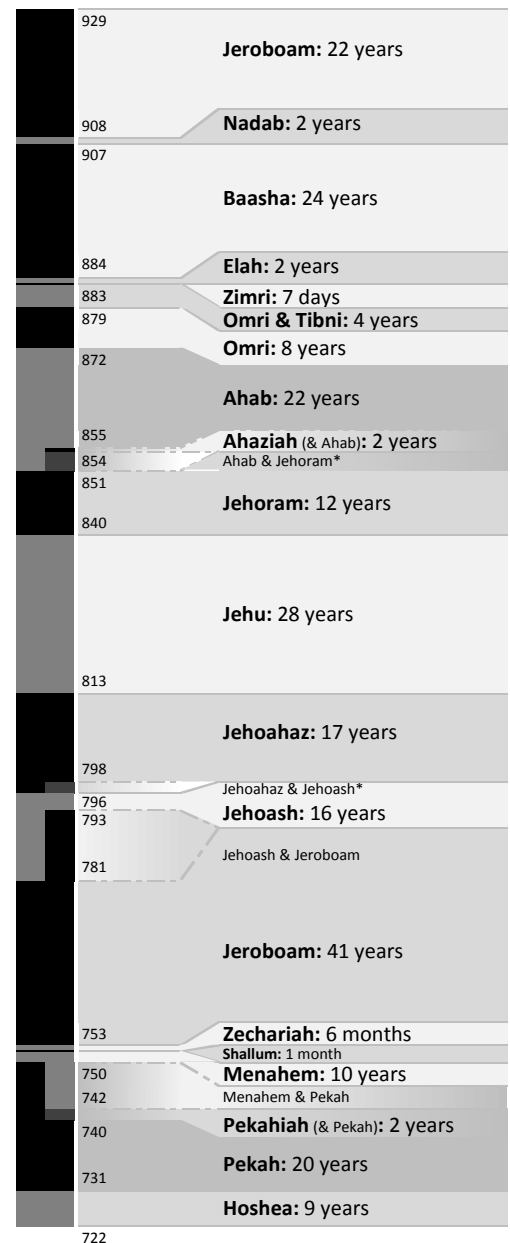

Kings of **Southern** Two-Tribe
Kingdom of Judah

Kings of **Northern** Ten-Tribe
Kingdom of Israel

* Indicates periods of co-regency for which the period is not included in the new king's stated length of reign